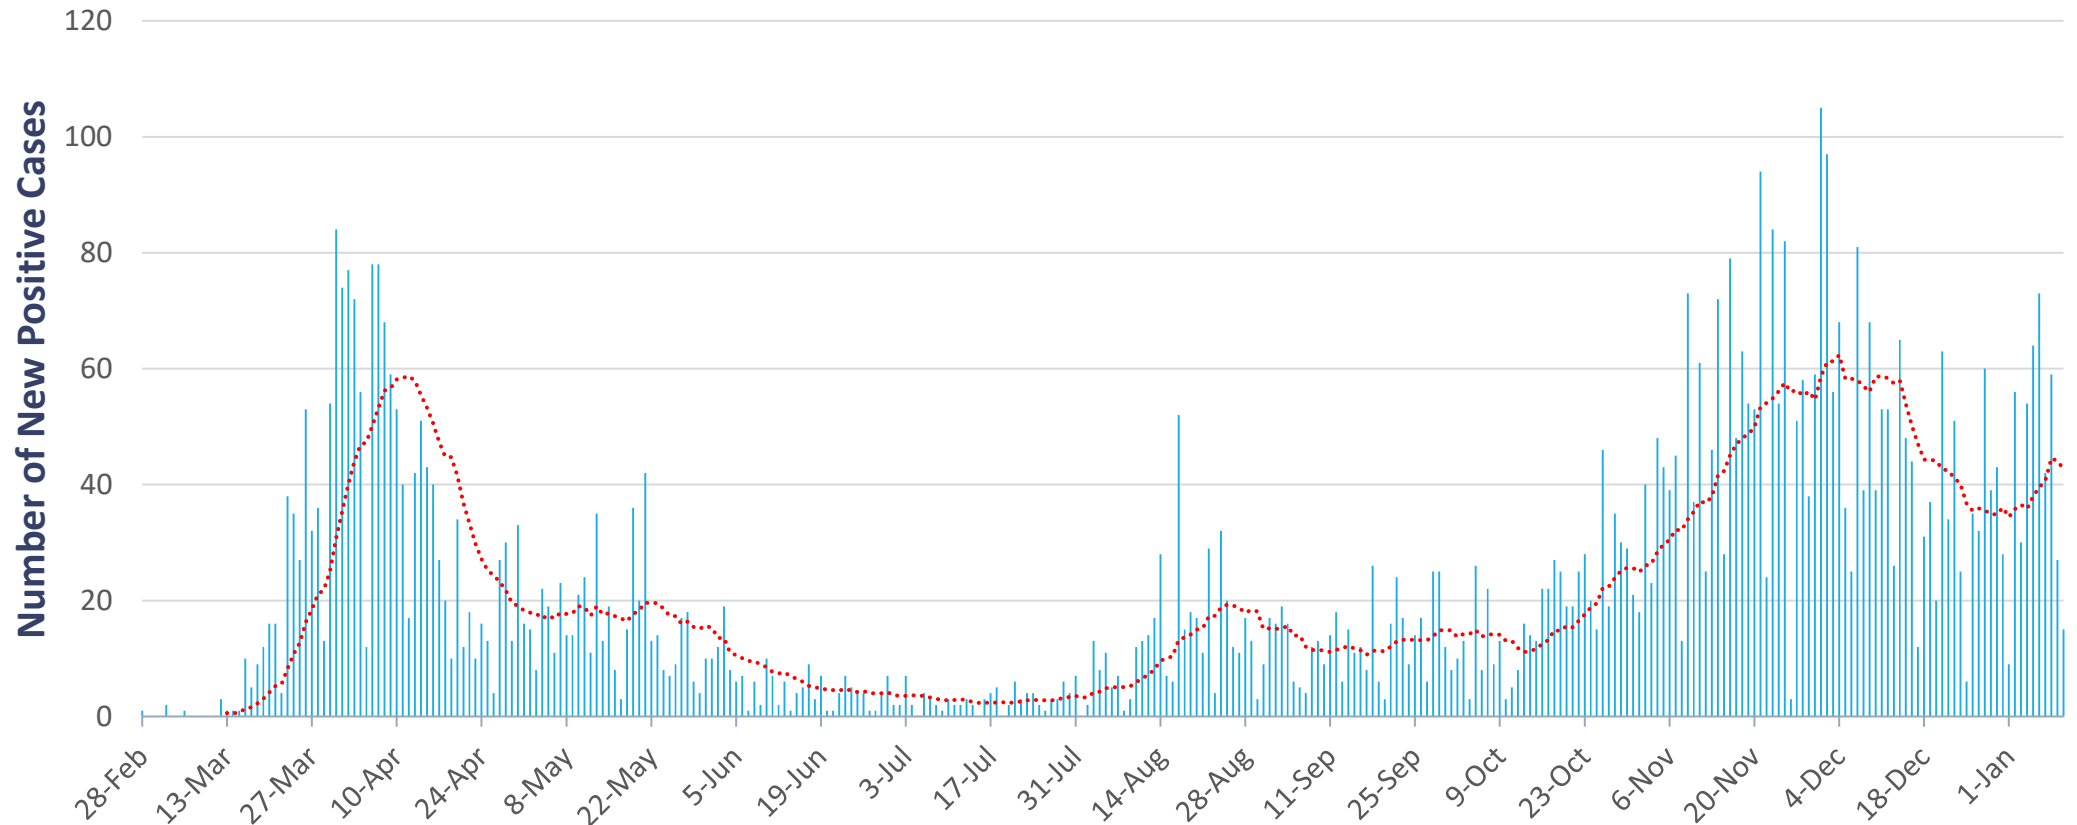

COVID-19 Daily Data

UPDATED: JANUARY 13, 2021

Danbury; Daily Change

Each day shows new cases (by event date) from previous day

*Jan. 11-13/21:
Data Pending

Date

Note: Numbers for 2-4 days prior to most current date displayed are subject to change, as test results may be reported several days after collection.

Danbury; Weekly Summary: Positive COVID-19 Cases by Event Date

Danbury; Monthly Summary (to date):

Positive COVID-19 Cases by Event Date

*Jan. '21:
Data
Pending

Danbury; Total Number of Positive Cases per Age Group