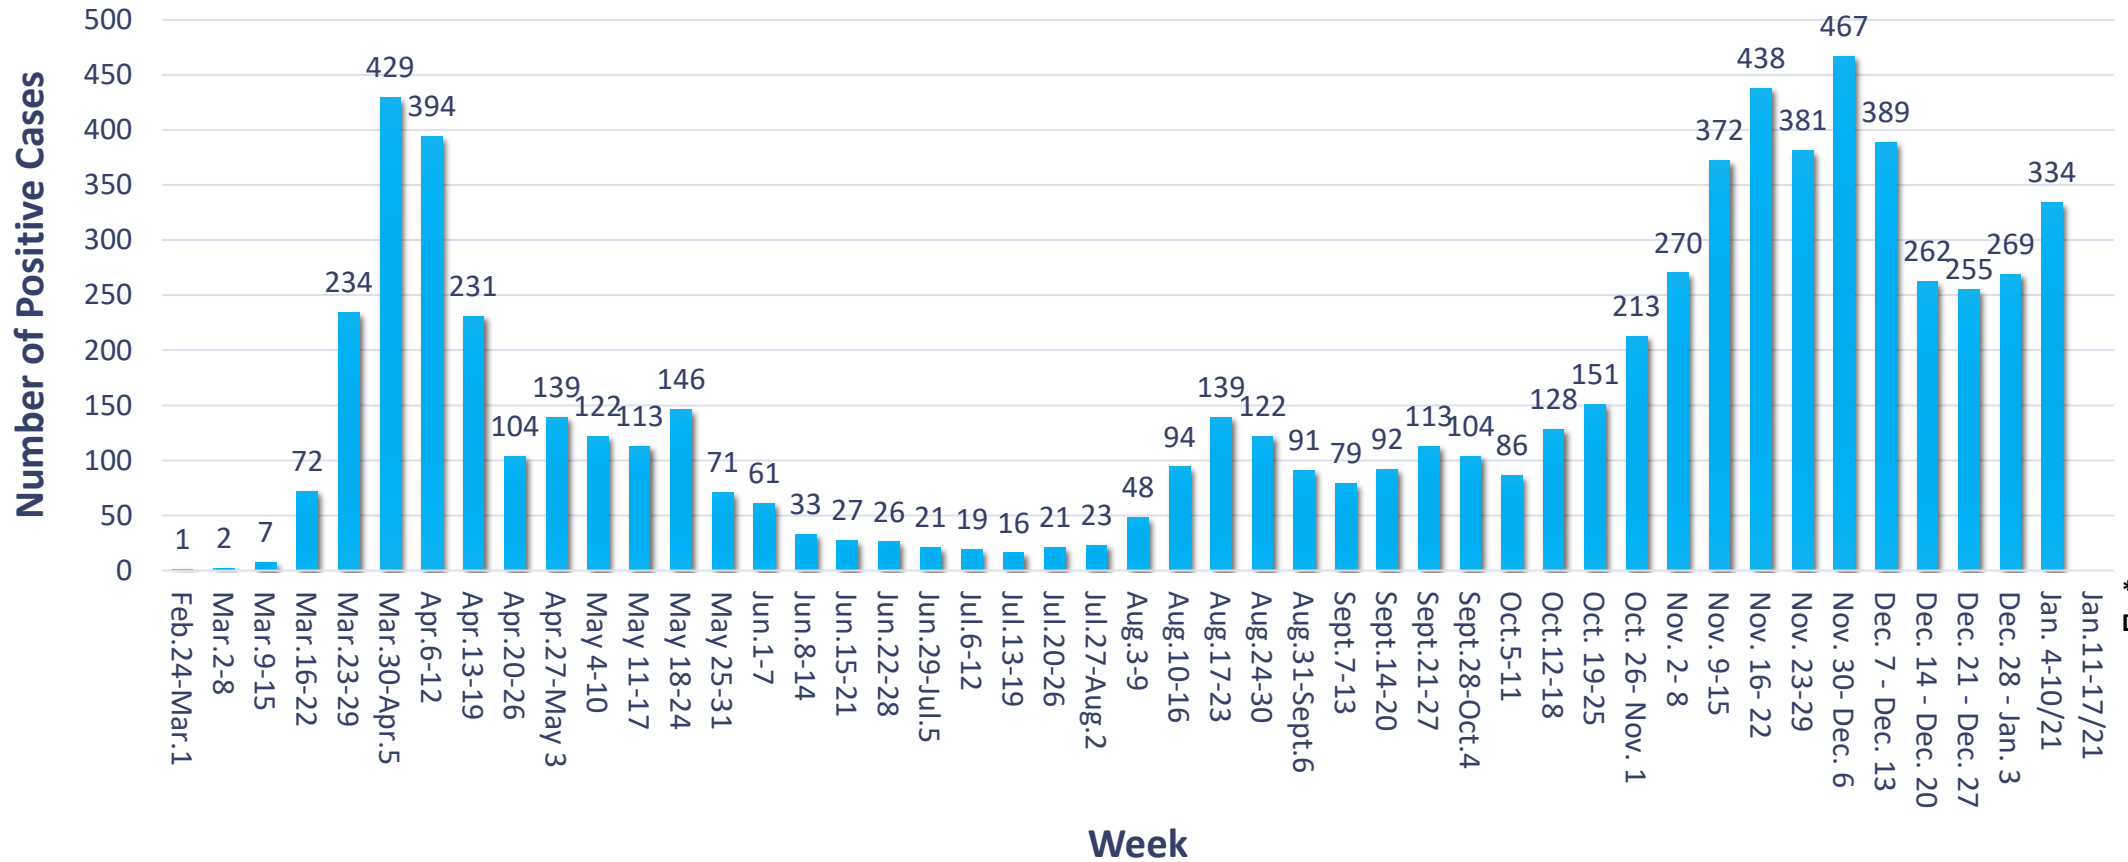

COVID-19 Daily Data

UPDATED: JANUARY 13, 2021

Danbury; Daily Change

Each day shows new cases (by event date) from previous day

*Jan. 11-13/21:
Data Pending

Date

Note: Numbers for 2-4 days prior to most current date displayed are subject to change, as test results may be reported several days after collection.

Danbury; Weekly Summary: Positive COVID-19 Cases by Event Date

Danbury; Monthly Summary (to date):

Positive COVID-19 Cases by Event Date

*Jan. '21:
Data
Pending

Danbury; Total Number of Positive Cases per Age Group