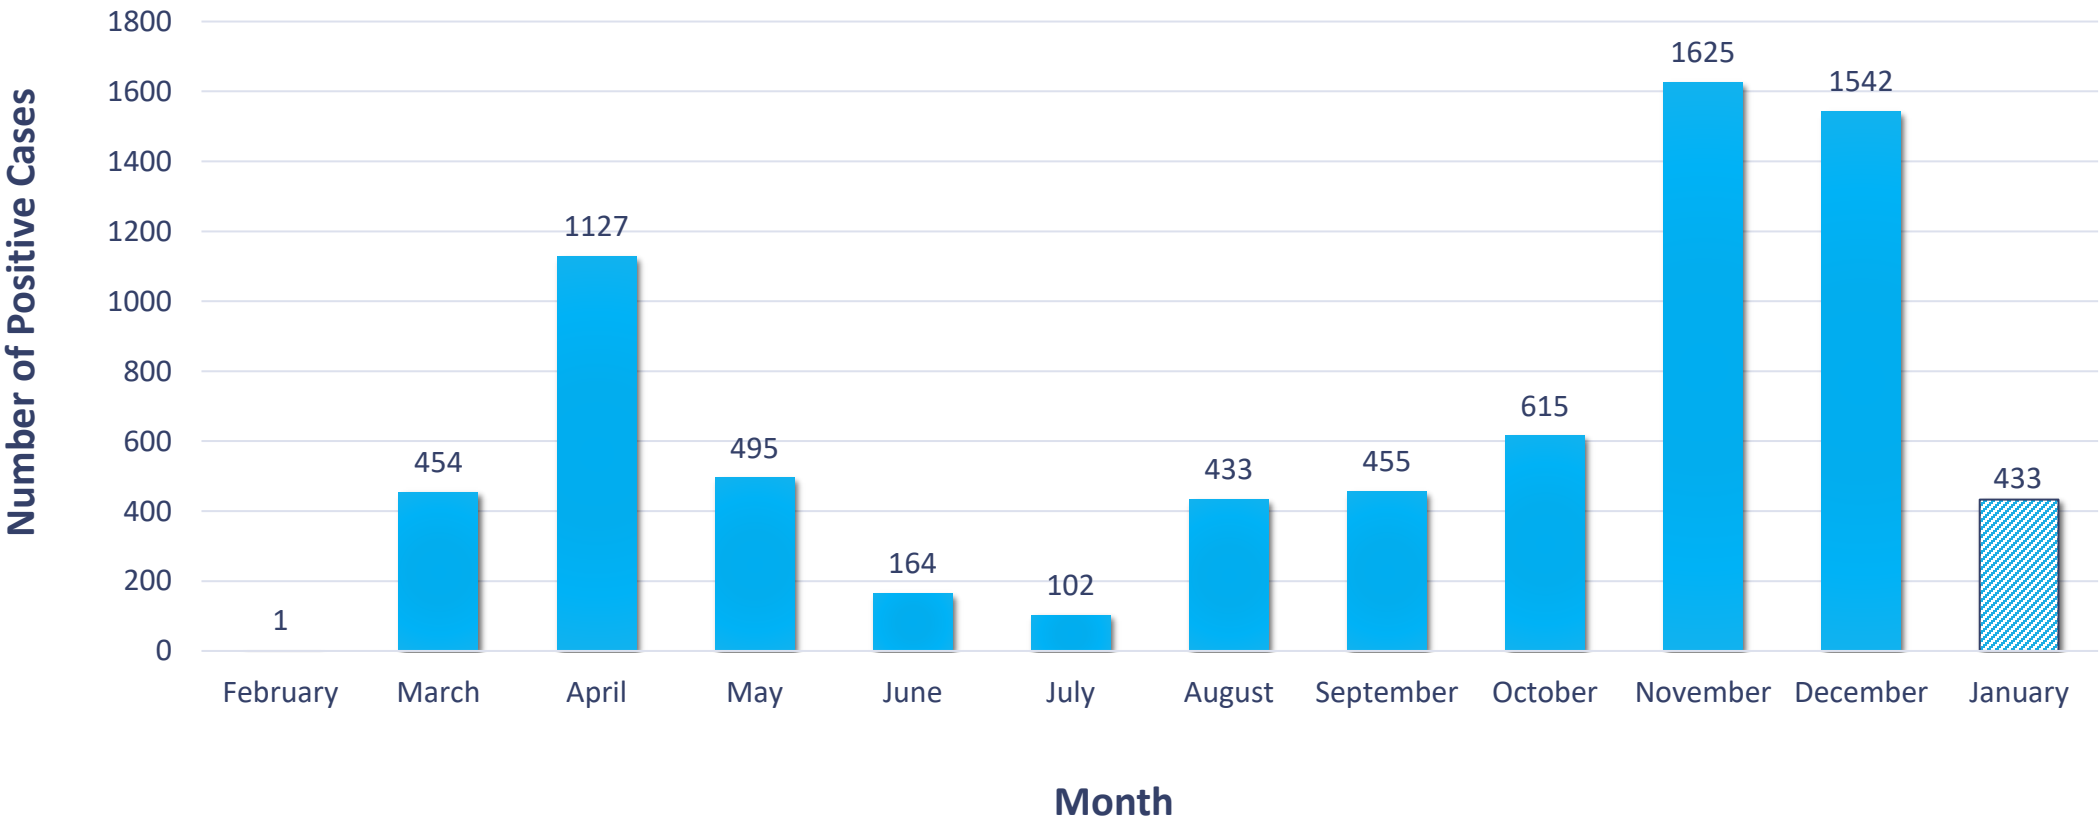

COVID-19 Daily Data

UPDATED: JANUARY 13, 2021

Danbury; Daily Change

Each day shows new cases (by event date) from previous day

*Jan. 11-13/21:
Data Pending

Date

Note: Numbers for 2-4 days prior to most current date displayed are subject to change, as test results may be reported several days after collection.

Danbury; Weekly Summary: Positive COVID-19 Cases by Event Date

Danbury; Monthly Summary (to date):

Positive COVID-19 Cases by Event Date

*Jan. '21:
Data
Pending

Danbury; Total Number of Positive Cases per Age Group