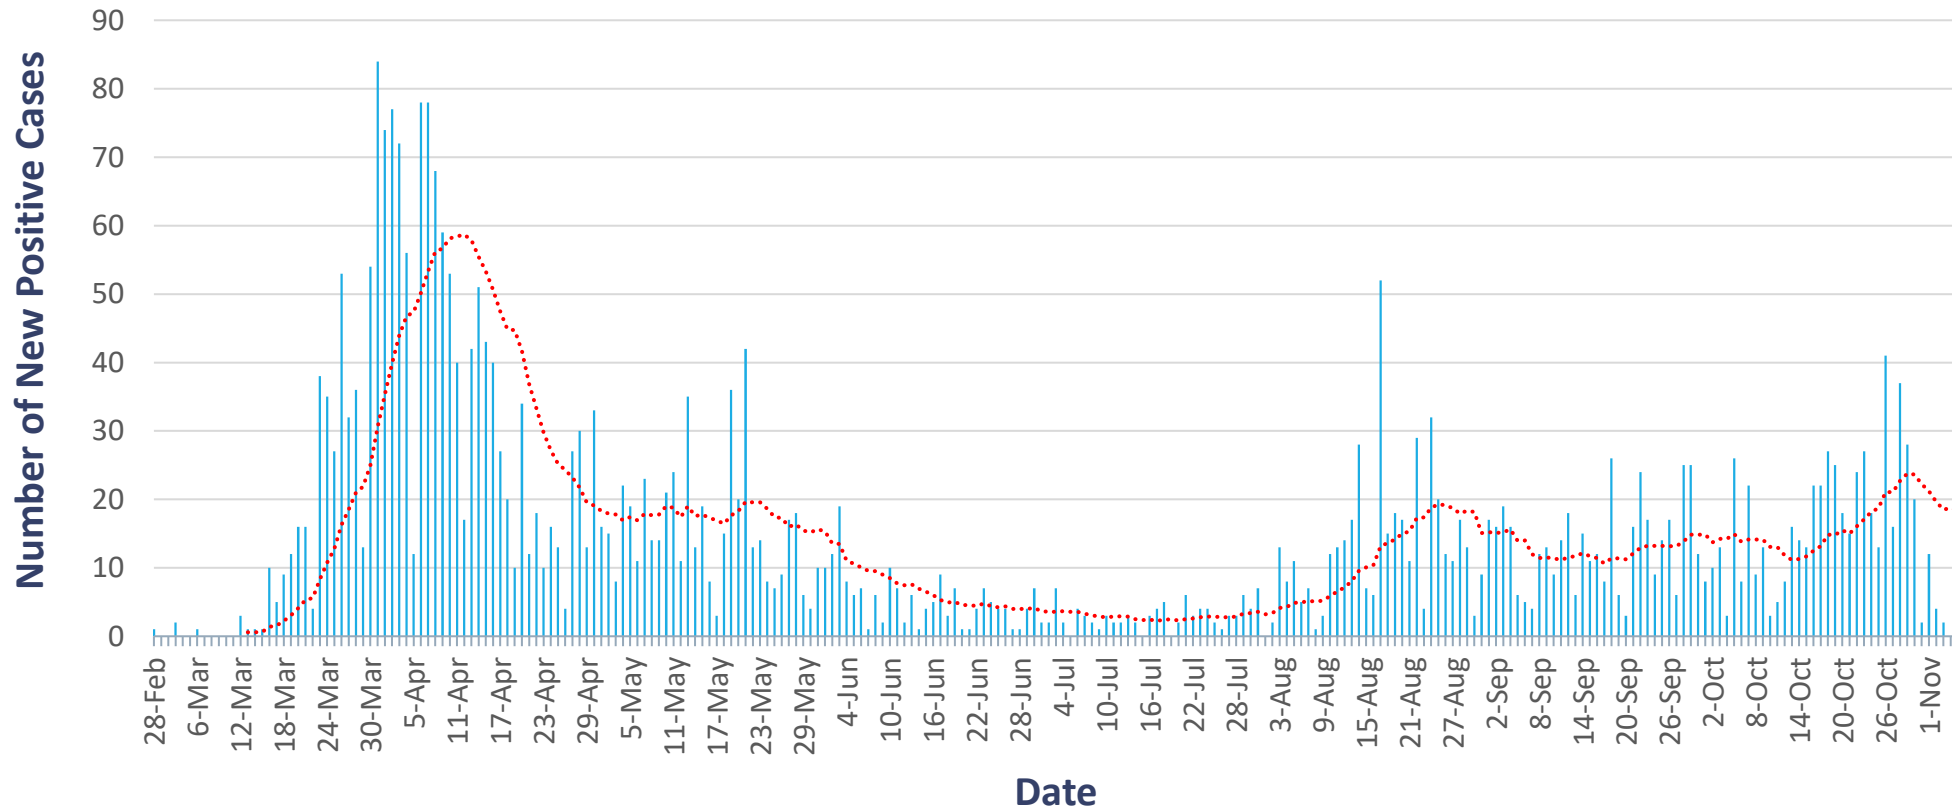

COVID-19 Daily Data

UPDATED: NOVEMBER 4, 2020

Danbury; Daily Change

Each day shows new cases (by event date) from previous day

Note: Numbers for 3-5 days prior to most current date displayed are subject to change, as test results may be reported several days after collection.

Danbury; Weekly Summary: Positive COVID-19 Cases by Event Date

Danbury; Monthly Summary (to date): Positive COVID-19 Cases by Event Date

Danbury; Total Number of Positive Cases per Age Group