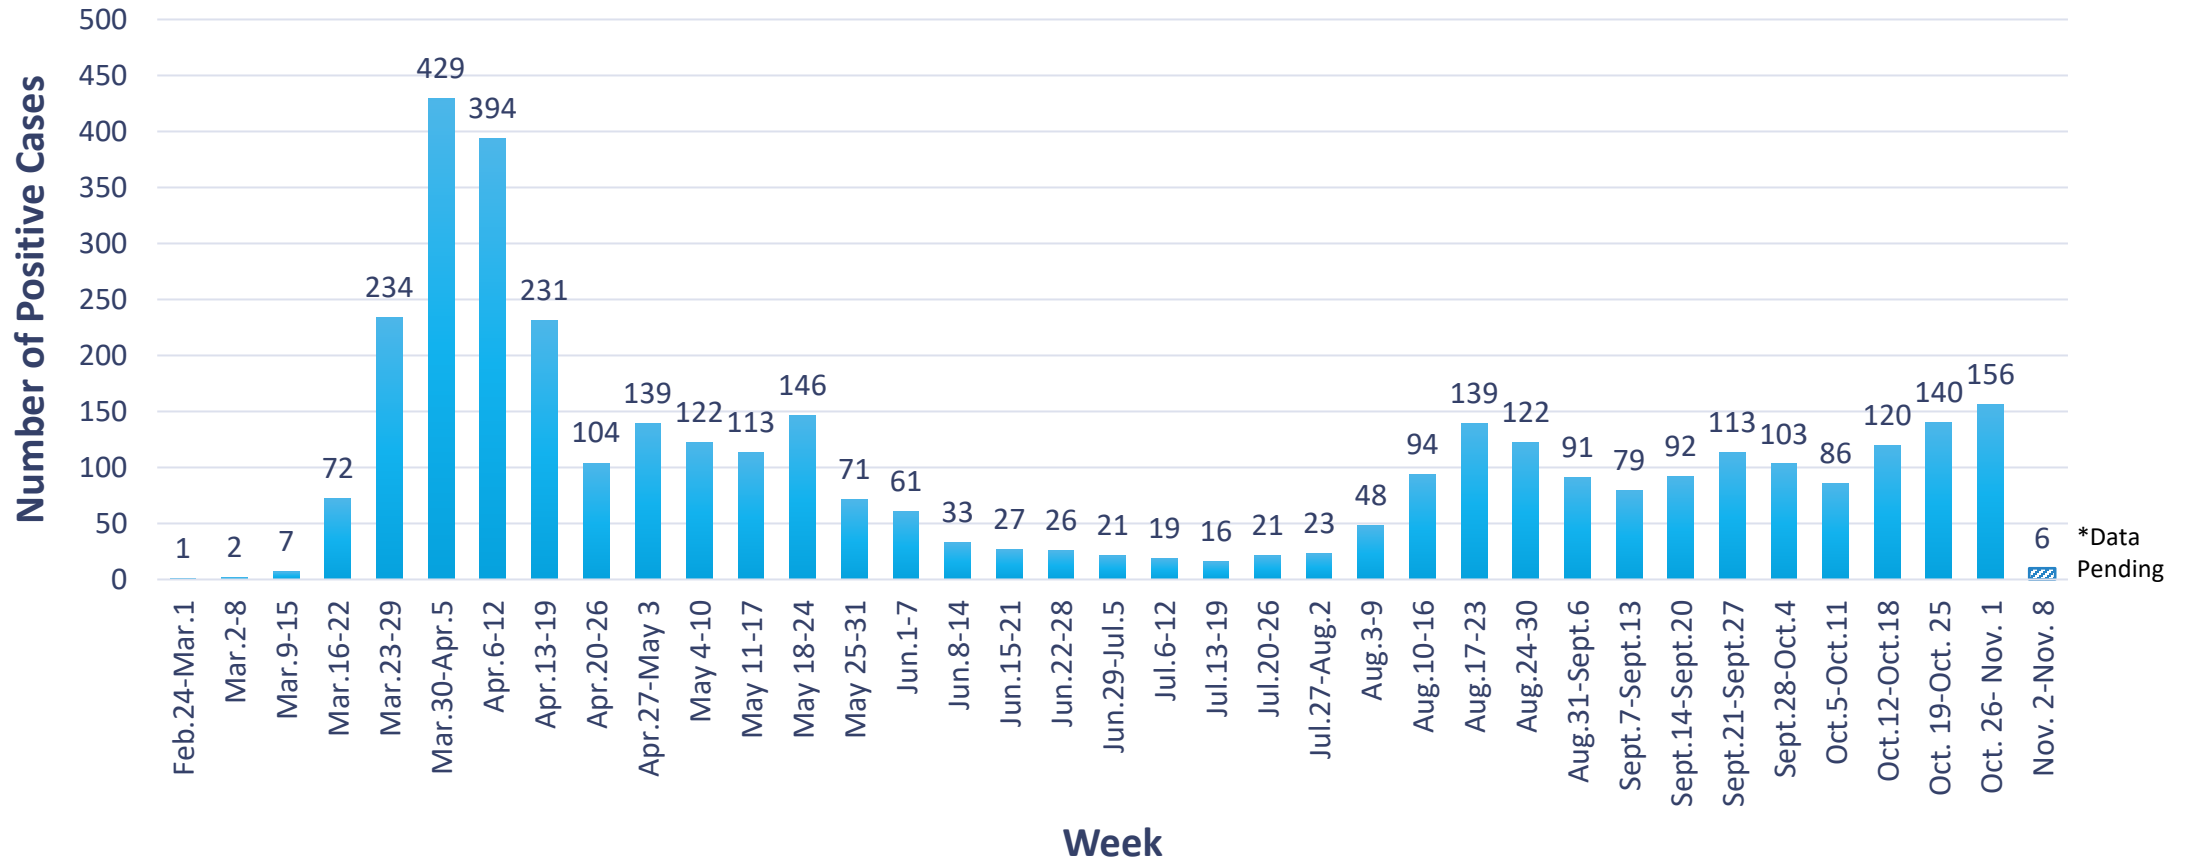

COVID-19 Daily Data

UPDATED: NOVEMBER 4, 2020

Danbury; Daily Change

Each day shows new cases (by event date) from previous day

Note: Numbers for 3-5 days prior to most current date displayed are subject to change, as test results may be reported several days after collection.

Danbury; Weekly Summary: Positive COVID-19 Cases by Event Date

Danbury; Monthly Summary (to date): Positive COVID-19 Cases by Event Date

Danbury; Total Number of Positive Cases per Age Group