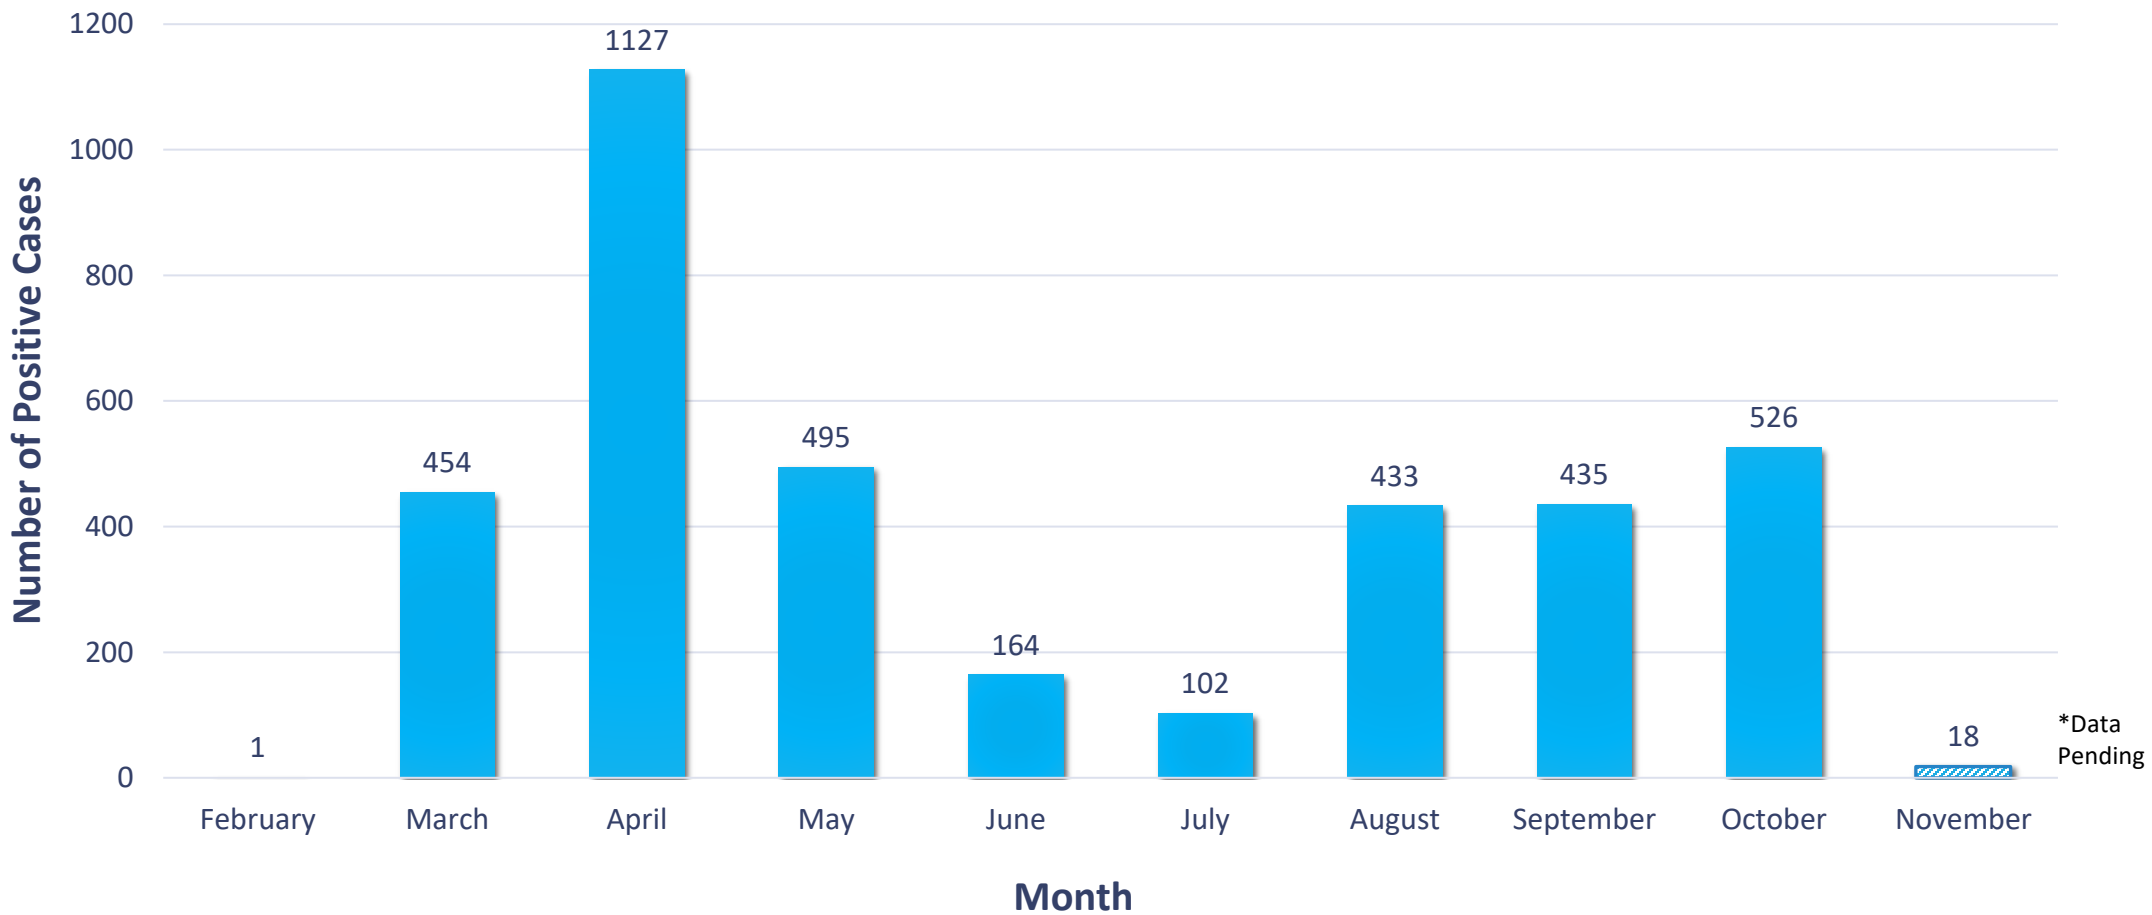

COVID-19 Daily Data

UPDATED: NOVEMBER 4, 2020

Danbury; Daily Change

Each day shows new cases (by event date) from previous day

Note: Numbers for 3-5 days prior to most current date displayed are subject to change, as test results may be reported several days after collection.

Danbury; Weekly Summary: Positive COVID-19 Cases by Event Date

Danbury; Monthly Summary (to date): Positive COVID-19 Cases by Event Date

Danbury; Total Number of Positive Cases per Age Group