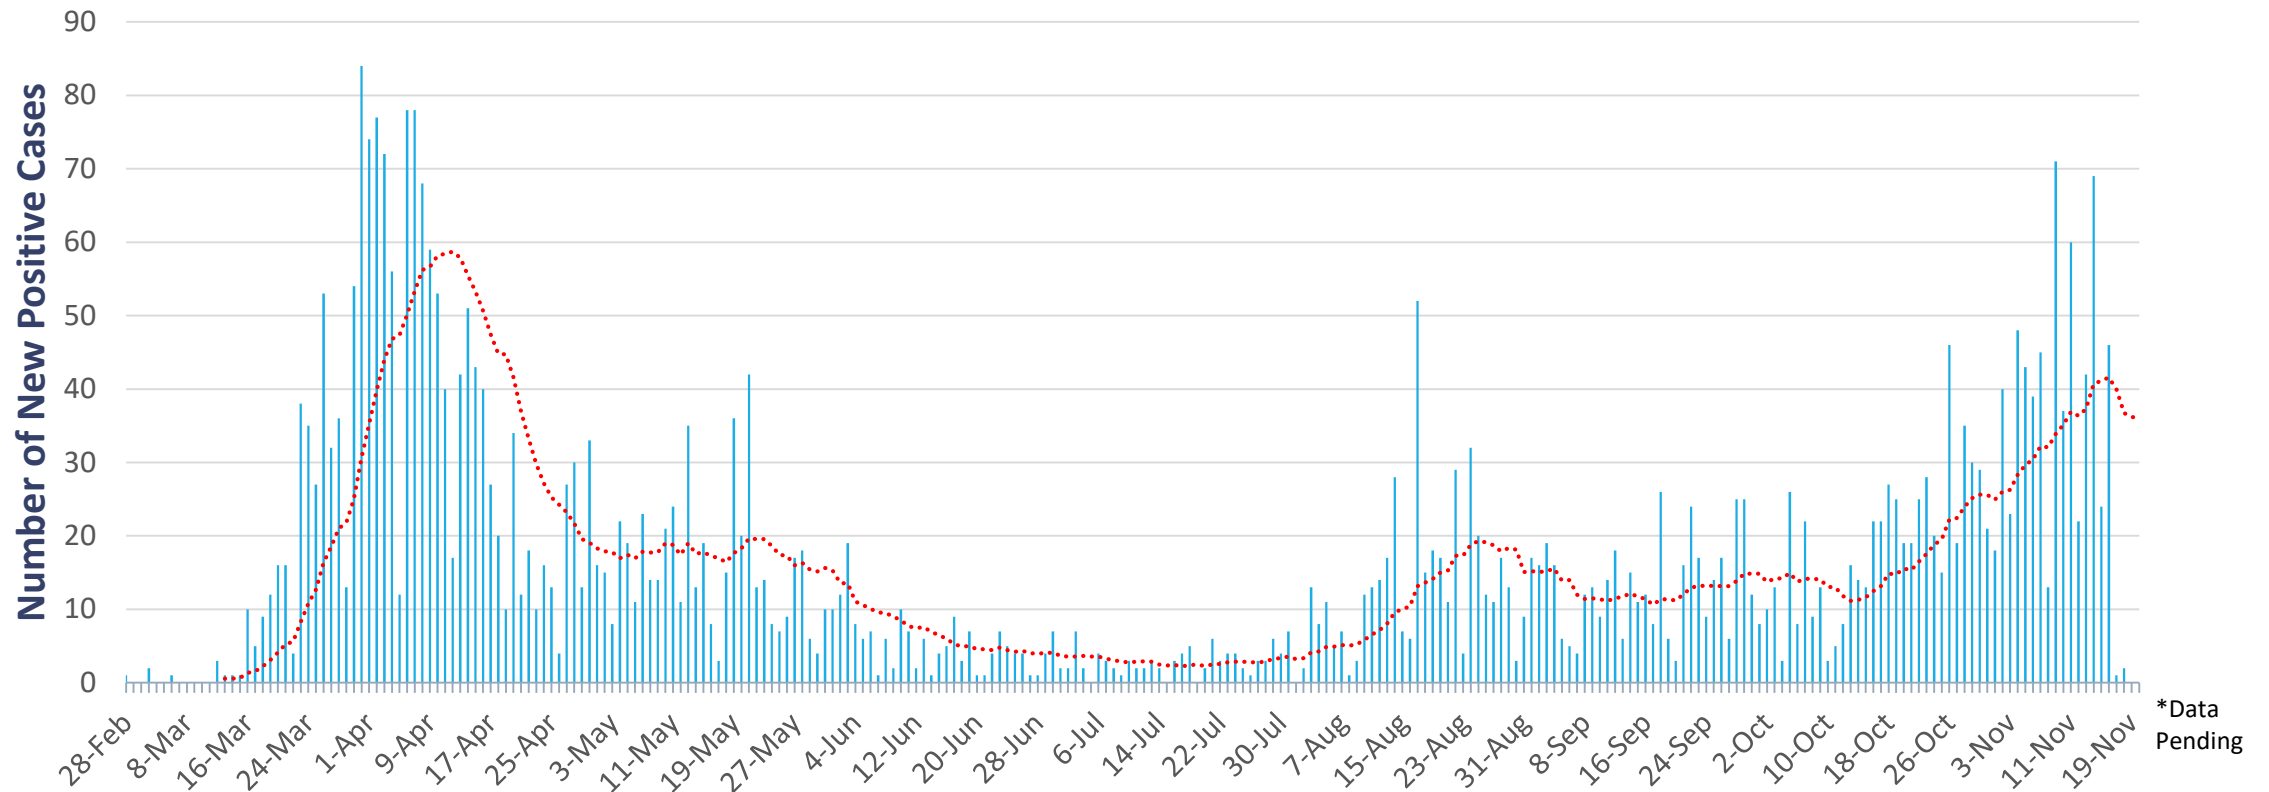

COVID-19 Daily Data

UPDATED: NOVEMBER 19, 2020

Danbury; Daily Change

Each day shows new cases (by event date) from previous day

*Data Pending

Date

Note: Numbers for 3-5 days prior to most current date displayed are subject to change, as test results may be reported several days after collection.

Danbury; Weekly Summary: Positive COVID-19 Cases by Event Date

Danbury; Monthly Summary (to date): Positive COVID-19 Cases by Event Date

Danbury; Total Number of Positive Cases per Age Group