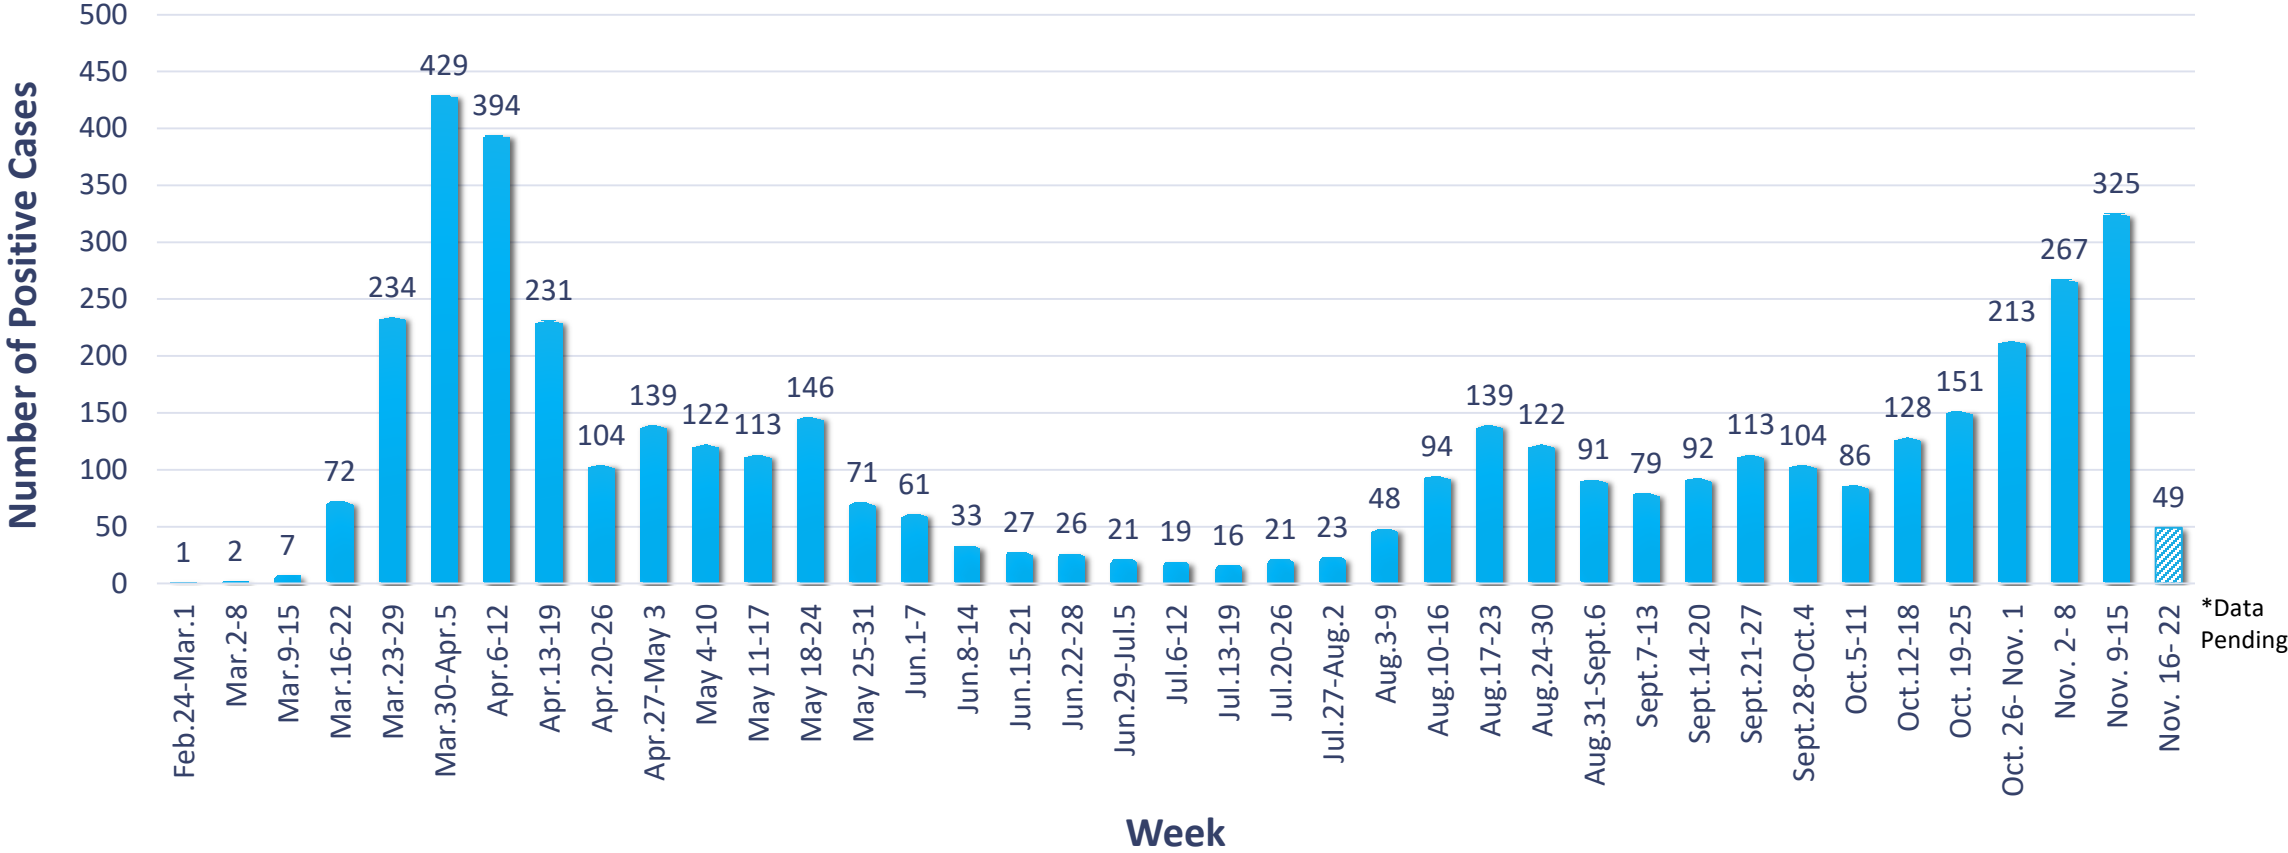

COVID-19 Daily Data

UPDATED: NOVEMBER 19, 2020

Danbury; Daily Change

Each day shows new cases (by event date) from previous day

*Data Pending

Date

Note: Numbers for 3-5 days prior to most current date displayed are subject to change, as test results may be reported several days after collection.

Danbury; Weekly Summary: Positive COVID-19 Cases by Event Date

Danbury; Monthly Summary (to date): Positive COVID-19 Cases by Event Date

Danbury; Total Number of Positive Cases per Age Group