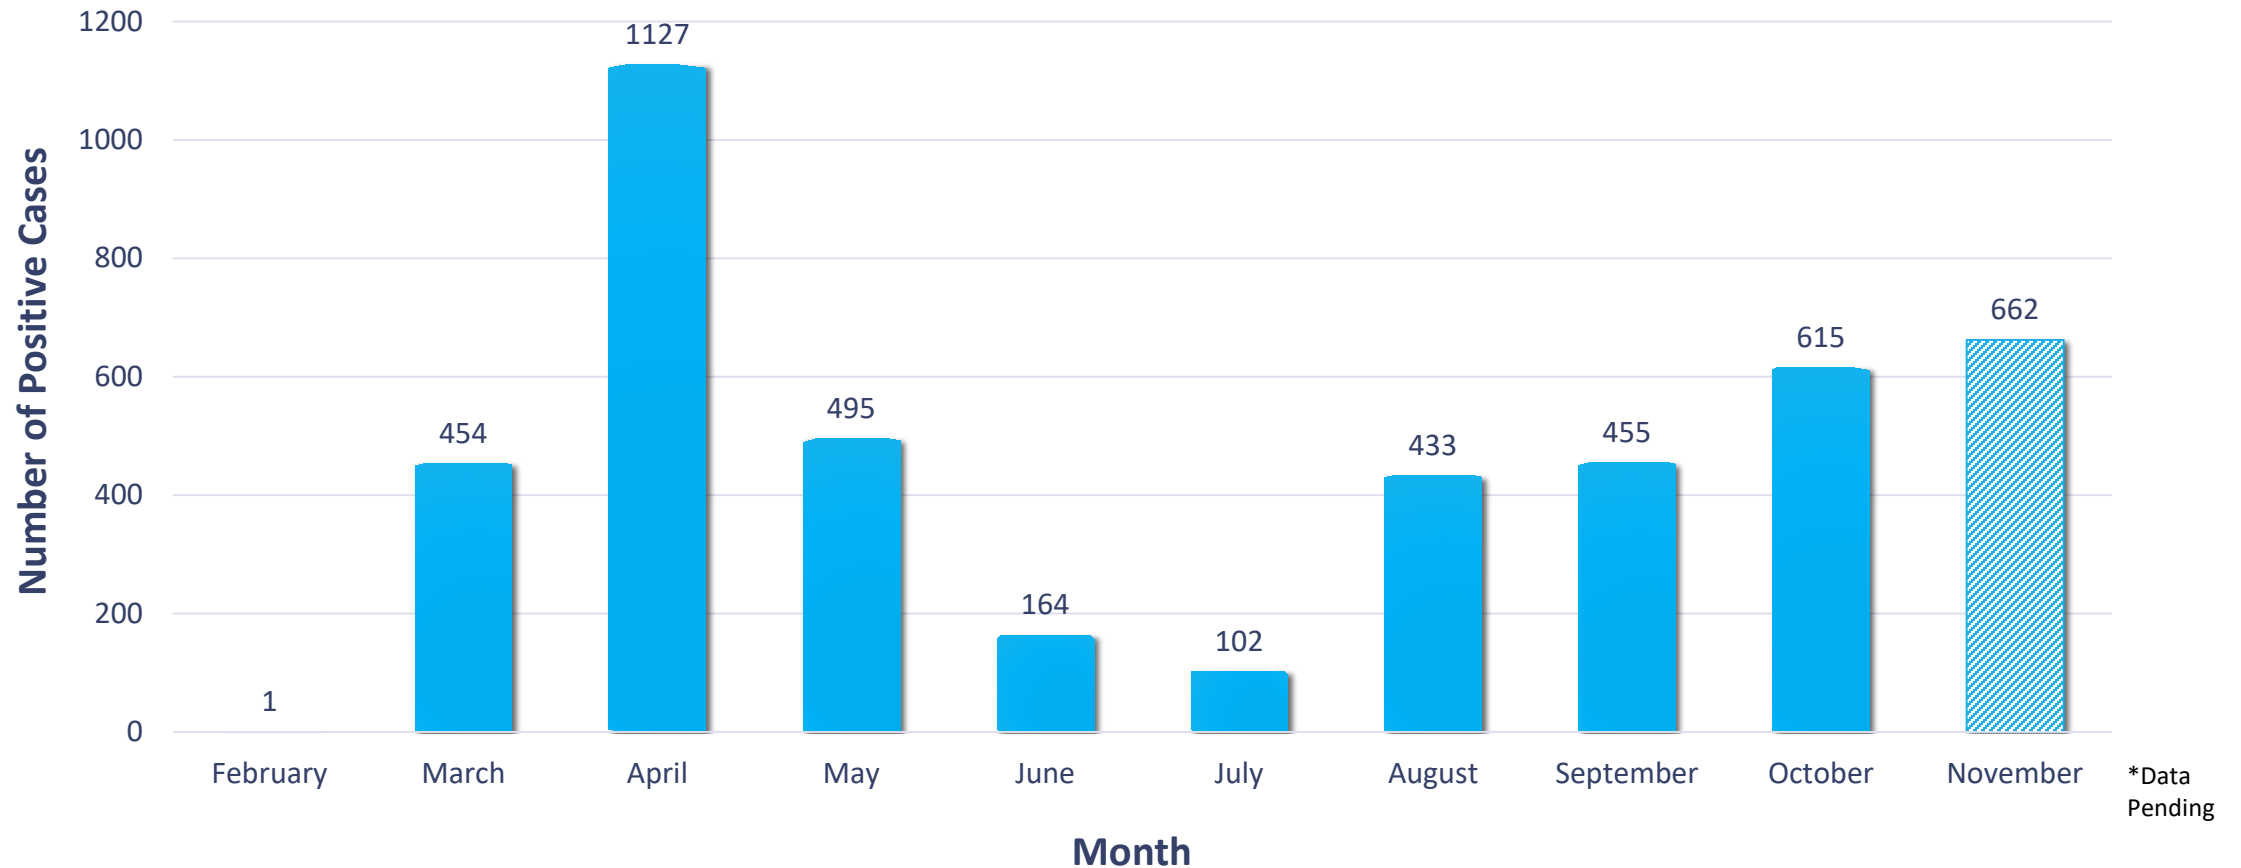

COVID-19 Daily Data

UPDATED: NOVEMBER 19, 2020

Danbury; Daily Change

Each day shows new cases (by event date) from previous day

*Data Pending

Date

Note: Numbers for 3-5 days prior to most current date displayed are subject to change, as test results may be reported several days after collection.

Danbury; Weekly Summary: Positive COVID-19 Cases by Event Date

Danbury; Monthly Summary (to date): Positive COVID-19 Cases by Event Date

Danbury; Total Number of Positive Cases per Age Group